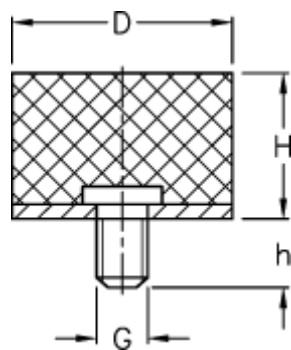

# Data Sheet

Article number: 51401598002310

Description: KLEE Vibration damper type 4  
30-15-4, M6x10, NR - 57 shore

## Measures

---

D = 30

G = M6

h = 10

H = 15